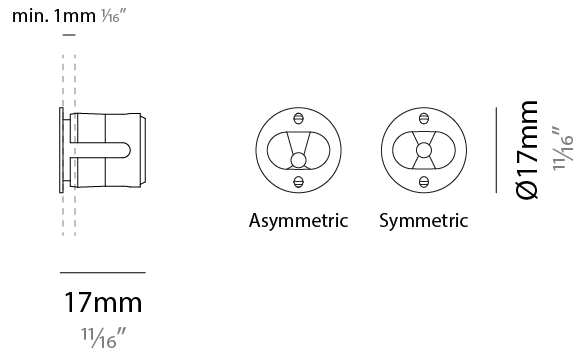

GENERAL

Series: Eyes Handrail
Subseries: Eyes 17 for Handrail
Brand: Unonovesette
Division: Exterior
Mounting Type: Recessed
Mounting Location: Handrail
Subcategory: Marker

PHYSICAL

Shape: Round
Diameter (mm): 17
Diameter (in): 11/16
Depth (mm): 17
Depth (in): 11/16
Light Distribution: Direct
Weight (kg): 0.13
Installation Requirement: Fixing springs
Diffuser: Extra clear glass 4mm
Fixture Finish: PSS
Fixture Material: Stainless Steel AISI 316L
Cable Details: 200 cm 2x0,5 mm2
Cut-out Measurements: 15mm / 9/16"

ELECTRICAL

Lamp Type: LED
Input Wattage (W): 2.33
Total Output Wattage (W): 1.05
Dimming: Non-Dimming / Phase Dimming (120Vac only) / 0-10V Dimming
Driver Included: No
Driver Location: Remote
Driver Type: Constant Current - Universal
Driver Class: Class 2
Housing: ENCP4
Input Voltage (V): 120 - 277
Output Voltage (V): 24
Constant Current (MA): 350

LED

Number of LEDs: 1
Color Temperature (°K): 2700 / 3000
Max. Delivered Lumen (lm): 124 (3000K)
Nominal Lumen (lm): 150 (3000K)
CRI: >90 CRI
Lamp Life (hrs): 50000

OPTICAL

Reflector: Assymetric / Symetric

RATINGS AND CERTIFICATIONS

Certified By: Certified for North American Standards
IP rating: IP67
Marine Grade: Stainless Steel AISI 316L