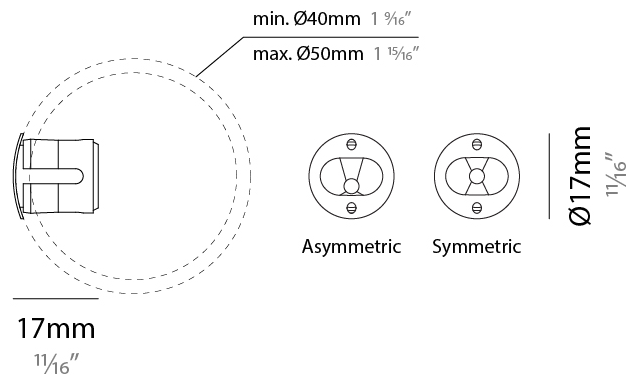

GENERAL

Series: Eyes Handrail
Subseries: Eyes 17 for Handrail
Brand: Unonovesette
Division: Exterior
Mounting Type: Recessed
Mounting Location: Handrail
Subcategory: Marker

PHYSICAL

Shape: Round
Diameter (mm): 17
Diameter (in): 11/16
Depth (mm): 17
Depth (in): 11/16
Light Distribution: Direct
Weight (kg): 0.13
Installation Requirement: Fixing springs
Diffuser: Extra clear glass 4mm
Fixture Finish: PSS
Fixture Material: Stainless Steel AISI 316L
Cable Details: 200 cm 2x0,5 mm²
Cut-out Measurements: 15mm / 9/16"

ELECTRICAL

Lamp Type: LED
Input Wattage (W): 2.33
Total Output Wattage (W): 1.05
Dimming: Non-Dimming / Phase Dimming (120Vac only) / 0-10V Dimming
Driver Included: No
Driver Location: Remote
Driver Type: Constant Current - Universal
Driver Class: Class 2
Housing: ENCP4
Input Voltage (V): 120 - 277
Output Voltage (V): 24
Constant Current (MA): 350

LED

Number of LEDs: 1
Color Temperature (°K): 2700 / 3000
Max. Delivered Lumen (lm): 124 (3000K)
Nominal Lumen (lm): 150 (3000K)
CRI: >90 CRI
Lamp Life (hrs): 50000

OPTICAL

Reflector: Assymetric / Symetric

RATINGS AND CERTIFICATIONS

Certified By: Certified for North American Standards
IP rating: IP67
Marine Grade: Stainless Steel AISI 316L